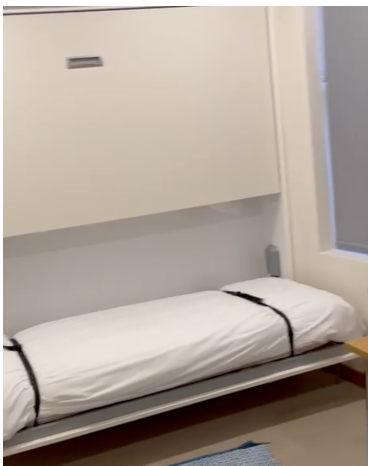

- Make your way down the corridor to room 3

- Room 3 is accessible with accessible bathroom

- How to access common areas:

>> The elevator is just around the corner from Room 3

>> Canteen and classroom on the 1st floor accessible from elevator

>> Lounge on 2nd floor accessible from the elevator

There are three additional accessible bathrooms, one on each floor

During your stay at Notre Dame Kylemore, you will be given the phone number for an onsite staff member who can assist with any additional needs. Carers welcome!